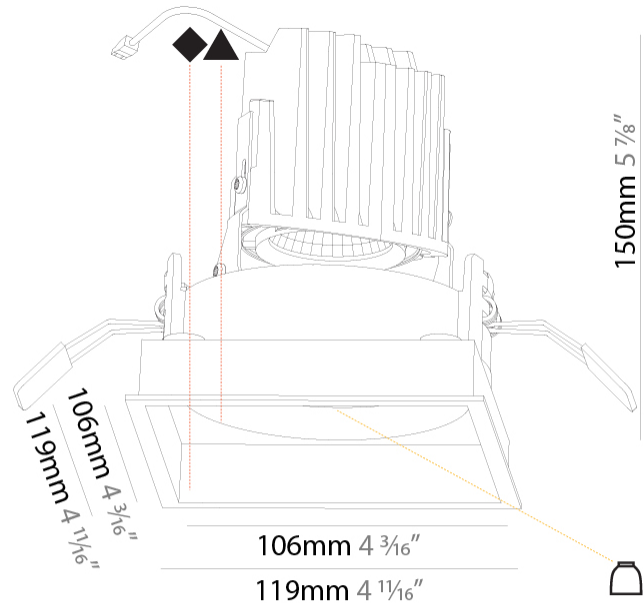

GENERAL

Series: Bioniq
Subseries: Bioniq Square Deep
Brand: Prolicht
Division: Architectural
Mounting Type: Recessed
Mounting Location: Ceiling
Subcategory: Downlight

PHYSICAL

Shape: Square
Length (mm): 119
Length (in): 4 11/16
Width (mm): 119
Width (in): 4 11/16
Depth (mm): 150
Depth (in): 5 7/8
Ceiling Thickness (mm): 10 / 12.5 / 15
Ceiling Thickness (in): 3/8 or 1/2 or 9/16
Min. Recessing Depth (mm): 170
Min. Recessing Depth (in): 6 11/16
Light Distribution: Downlight
Weight (kg): 0.592
Weight (lbs): 1.31
Fixture Finish: SSR / BKV / CWI / CRY / HAB / LAG / UFT / ITA / RUA / RUR / MIC / FTG / MYG / TWT / LOD / PJS / FRO / FUP / KIA / POP / BLS / SPG / MEY / GOH / GUM / CHC / COM / ABZ / JAG / OBR / MOS / ROR
Fixture Material: Aluminum Die Cast
Cut-out Measurements: 114mm / 4 1/2" x 114mm / 4 1/2"

ELECTRICAL

Lamp Type: LED (Zhaga Standard)
Total Output Wattage (W): 15
Dimming: Dali Dimming
Driver Included: No
Driver Location: Recessed Housing
Driver Type: Constant Current 120Vac
Housing: See components
Input Voltage (V): 120
Constant Current (MA): 350

LED

Number of LEDs: 1
Color Temperature (°K): Warm Dim
Max. Delivered Lumen (lm): 760
Nominal Lumen (lm): 1140
CRI: >90 CRI
Lamp Life (hrs): 50000

OPTICAL

Reflector°: 20 / 40 / 60
Adjustability: Rotational 35°; Tilt 30°

RATINGS AND CERTIFICATIONS

Certified By: Certified for North American Standards
IP rating: IP20