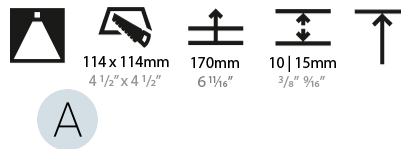

GENERAL

Series: Bioniq
Subseries: Bioniq Square Deep
Brand: Prolicht
Division: Architectural
Mounting Type: Recessed
Mounting Location: Ceiling
Subcategory: Downlight

PHYSICAL

Shape: Square
Length (mm): 119
Length (in): 4 11/16
Width (mm): 119
Width (in): 4 11/16
Depth (mm): 150
Depth (in): 5 7/8
Ceiling Thickness (mm): 10 / 12.5 / 15
Ceiling Thickness (in): 3/8 or 1/2 or 9/16
Min. Recessing Depth (mm): 170
Min. Recessing Depth (in): 6 11/16
Light Distribution: Downlight
Weight (kg): 0.592
Weight (lbs): 1.31
Fixture Finish: SSR / BKV / CWI / CRY / HAB / LAG / UFT / ITA / RUA / RUR / MIC / FTG / MYG / TWT / LOD / PJS / FRO / FUP / KIA / POP / BLS / SPG / MEY / GOH / GUM / CHC / COM / ABZ / JAG / OBR / MOS / ROR
Fixture Material: Aluminum Die Cast
Cut-out Measurements: 114mm / 4 1/2" x 114mm / 4 1/2"

ELECTRICAL

Lamp Type: LED (Zhaga Standard)
Total Output Wattage (W): 15
Dimming: Dali Dimming
Driver Included: No
Driver Location: Recessed Housing
Driver Type: Constant Current 120Vac
Housing: See components
Input Voltage (V): 120
Constant Current (MA): 350

LED

Number of LEDs: 1
Color Temperature (°K): Warm Dim
Max. Delivered Lumen (lm): 760
Nominal Lumen (lm): 1140
CRI: >90 CRI
Lamp Life (hrs): 50000

OPTICAL

Reflector°: 20 / 40 / 60
Adjustability: Rotational 35°; Tilt 30°

RATINGS AND CERTIFICATIONS

Certified By: Certified for North American Standards
IP rating: IP20